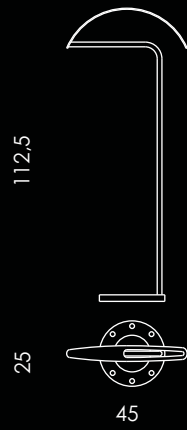

The images are purely illustrative; forms and colors can differ sensitively from the originals on account of the photographic shot or the printing system.

Copyright © INSILVIS, 2010 - INSILVIS Communication

INSILVIS

www.insilvis.com

SUNDAYMORNING | I - GB 2011