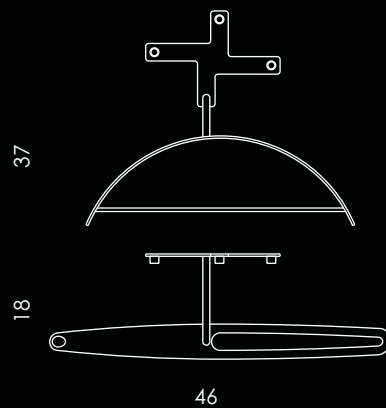

The images are purely illustrative; forms and colors can differ sensitively from the originals on account of the photographic shot or the printing system.

Copyright © INSILVIS, 2010 - INSILVIS Communication

INSILVIS

www.insilvis.com

SUNDAYMORNING | I - GB 2011